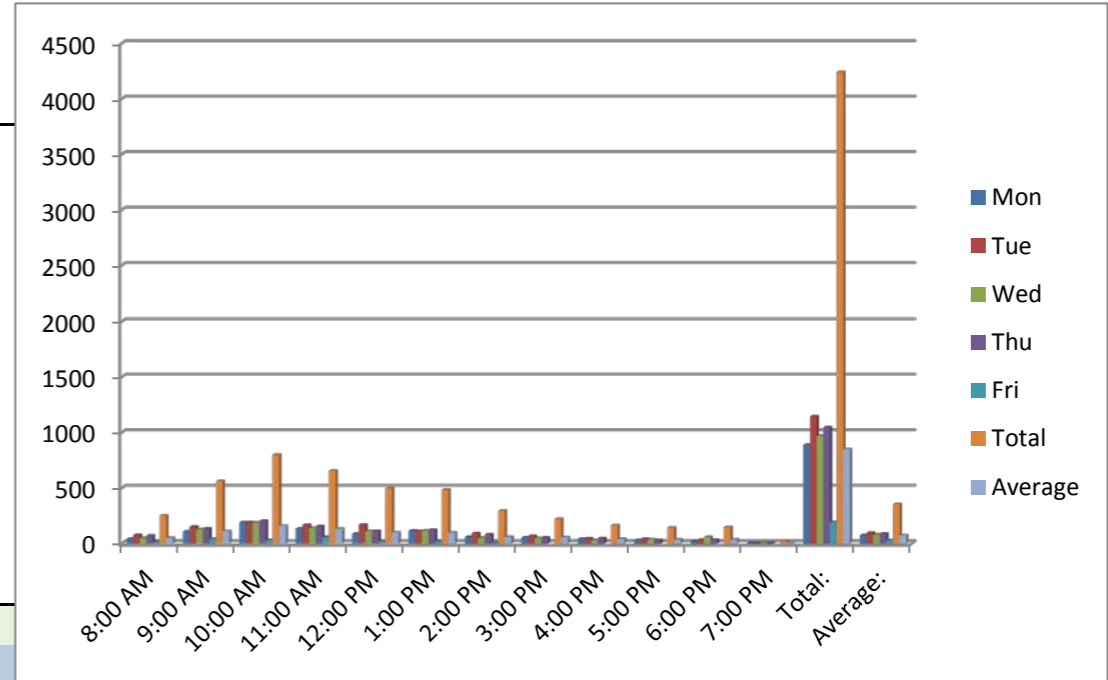

Language Lab
2/4/2012 - 5/4/2012

| Hour | Mon | Tue | Wed | Thu | Fri | Total | Average |
|-----------------|---------------|---------------|---------------|---------------|--------------|---------------|---------------|
| 8:00 AM | 32 | 17 | 30 | 47 | 41 | 167 | 33.4 |
| 9:00 AM | 131 | 72 | 335 | 59 | 62 | 659 | 131.8 |
| 10:00 AM | 119 | 327 | 344 | 504 | 197 | 1491 | 298.2 |
| 11:00 AM | 36 | 278 | 202 | 393 | 115 | 1024 | 204.8 |
| 12:00 PM | 321 | 276 | 419 | 292 | 171 | 1479 | 295.8 |
| 1:00 PM | 61 | 25 | 52 | 38 | 19 | 195 | 39 |
| 2:00 PM | 150 | 31 | 405 | 332 | 36 | 954 | 190.8 |
| 3:00 PM | 60 | 51 | 98 | 57 | | 266 | 66.5 |
| 4:00 PM | 20 | 30 | 24 | 38 | | 112 | 28 |
| 5:00 PM | 180 | 307 | 213 | 317 | | 1017 | 254.25 |
| 6:00 PM | 61 | 25 | 96 | 115 | | 297 | 74.25 |
| 7:00 PM | 29 | 23 | 3 | 23 | | 78 | 19.5 |
| Total: | 1200 | 1462 | 2221 | 2215 | 641 | 7739 | 1547.8 |
| Average: | 100.00 | 121.83 | 185.08 | 184.58 | 91.57 | 644.92 | 136.61 |

- Mon
- Tue
- Wed
- Thu
- Fri
- Total
- Average

Business Lab
2/4/2012 - 5/4/2012

| Hour | Mon | Tue | Wed | Thu | Fri | Total | Average |
|-----------------|--------------|--------------|--------------|--------------|--------------|---------------|--------------|
| 8:00 AM | 42 | 75 | 49 | 71 | 15 | 252 | 50.4 |
| 9:00 AM | 107 | 150 | 129 | 133 | 42 | 561 | 112.2 |
| 10:00 AM | 190 | 189 | 188 | 203 | 29 | 799 | 159.8 |
| 11:00 AM | 134 | 167 | 141 | 155 | 59 | 656 | 131.2 |
| 12:00 PM | 88 | 169 | 112 | 111 | 19 | 499 | 99.8 |
| 1:00 PM | 114 | 112 | 116 | 123 | 19 | 484 | 96.8 |
| 2:00 PM | 60 | 92 | 51 | 82 | 9 | 294 | 58.8 |
| 3:00 PM | 53 | 67 | 49 | 52 | | 221 | 55.25 |
| 4:00 PM | 42 | 45 | 30 | 47 | | 164 | 41 |
| 5:00 PM | 31 | 43 | 37 | 31 | | 142 | 35.5 |
| 6:00 PM | 22 | 33 | 58 | 33 | | 146 | 36.5 |
| 7:00 PM | 5 | 3 | 10 | 5 | | 23 | 5.75 |
| Total: | 888 | 1145 | 970 | 1046 | 192 | 4241 | 848.2 |
| Average: | 74.00 | 95.42 | 80.83 | 87.17 | 27.43 | 353.42 | 72.97 |