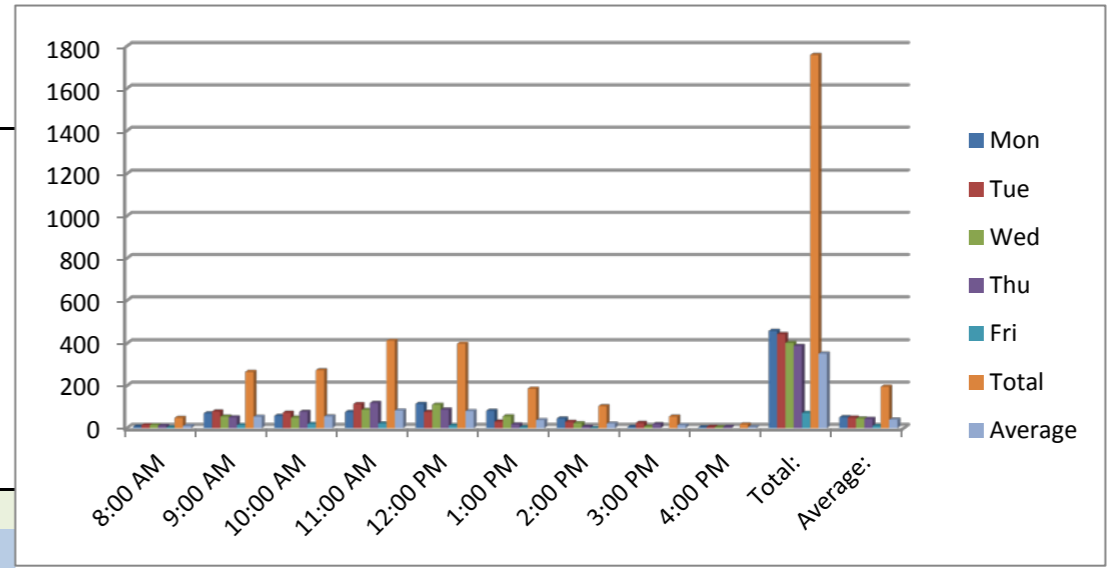

- Mon
- Tue
- Wed
- Thu
- Fri
- Total
- Average

Business Lab
2/4/2012 - 5/4/2012

| Hour | Mon | Tue | Wed | Thu | Fri | Total | Average |
|-----------------|--------------|--------------|--------------|--------------|--------------|---------------|--------------|
| 8:00 AM | 42 | 75 | 49 | 71 | 15 | 252 | 50.4 |
| 9:00 AM | 107 | 150 | 129 | 133 | 42 | 561 | 112.2 |
| 10:00 AM | 190 | 189 | 188 | 203 | 29 | 799 | 159.8 |
| 11:00 AM | 134 | 167 | 141 | 155 | 59 | 656 | 131.2 |
| 12:00 PM | 88 | 169 | 112 | 111 | 19 | 499 | 99.8 |
| 1:00 PM | 114 | 112 | 116 | 123 | 19 | 484 | 96.8 |
| 2:00 PM | 60 | 92 | 51 | 82 | 9 | 294 | 58.8 |
| 3:00 PM | 53 | 67 | 49 | 52 | | 221 | 55.25 |
| 4:00 PM | 42 | 45 | 30 | 47 | | 164 | 41 |
| 5:00 PM | 31 | 43 | 37 | 31 | | 142 | 35.5 |
| 6:00 PM | 22 | 33 | 58 | 33 | | 146 | 36.5 |
| 7:00 PM | 5 | 3 | 10 | 5 | | 23 | 5.75 |
| Total: | 888 | 1145 | 970 | 1046 | 192 | 4241 | 848.2 |
| Average: | 74.00 | 95.42 | 80.83 | 87.17 | 27.43 | 353.42 | 72.97 |

Study Skills Center
2/4/2012 - 5/4/2012

| Hour | Mon | Tue | Wed | Thu | Fri | Total | Average |
|-----------------|--------------|--------------|--------------|--------------|--------------|---------------|--------------|
| 8:00 AM | 7 | 14 | 14 | 11 | 2 | 48 | 9.6 |
| 9:00 AM | 69 | 78 | 54 | 50 | 14 | 265 | 53 |
| 10:00 AM | 57 | 72 | 49 | 76 | 19 | 273 | 54.6 |
| 11:00 AM | 75 | 113 | 86 | 118 | 21 | 413 | 82.6 |
| 12:00 PM | 114 | 76 | 110 | 87 | 12 | 399 | 79.8 |
| 1:00 PM | 81 | 30 | 55 | 17 | 3 | 186 | 37.2 |
| 2:00 PM | 45 | 29 | 23 | 6 | 0 | 103 | 20.6 |
| 3:00 PM | 5 | 24 | 7 | 18 | | 54 | 13.5 |
| 4:00 PM | 3 | 5 | 4 | 5 | | 17 | 4.25 |
| Total: | 456 | 441 | 402 | 388 | 71 | 1758 | 351.6 |
| Average: | 50.67 | 49.00 | 44.67 | 43.11 | 10.14 | 195.33 | 39.52 |